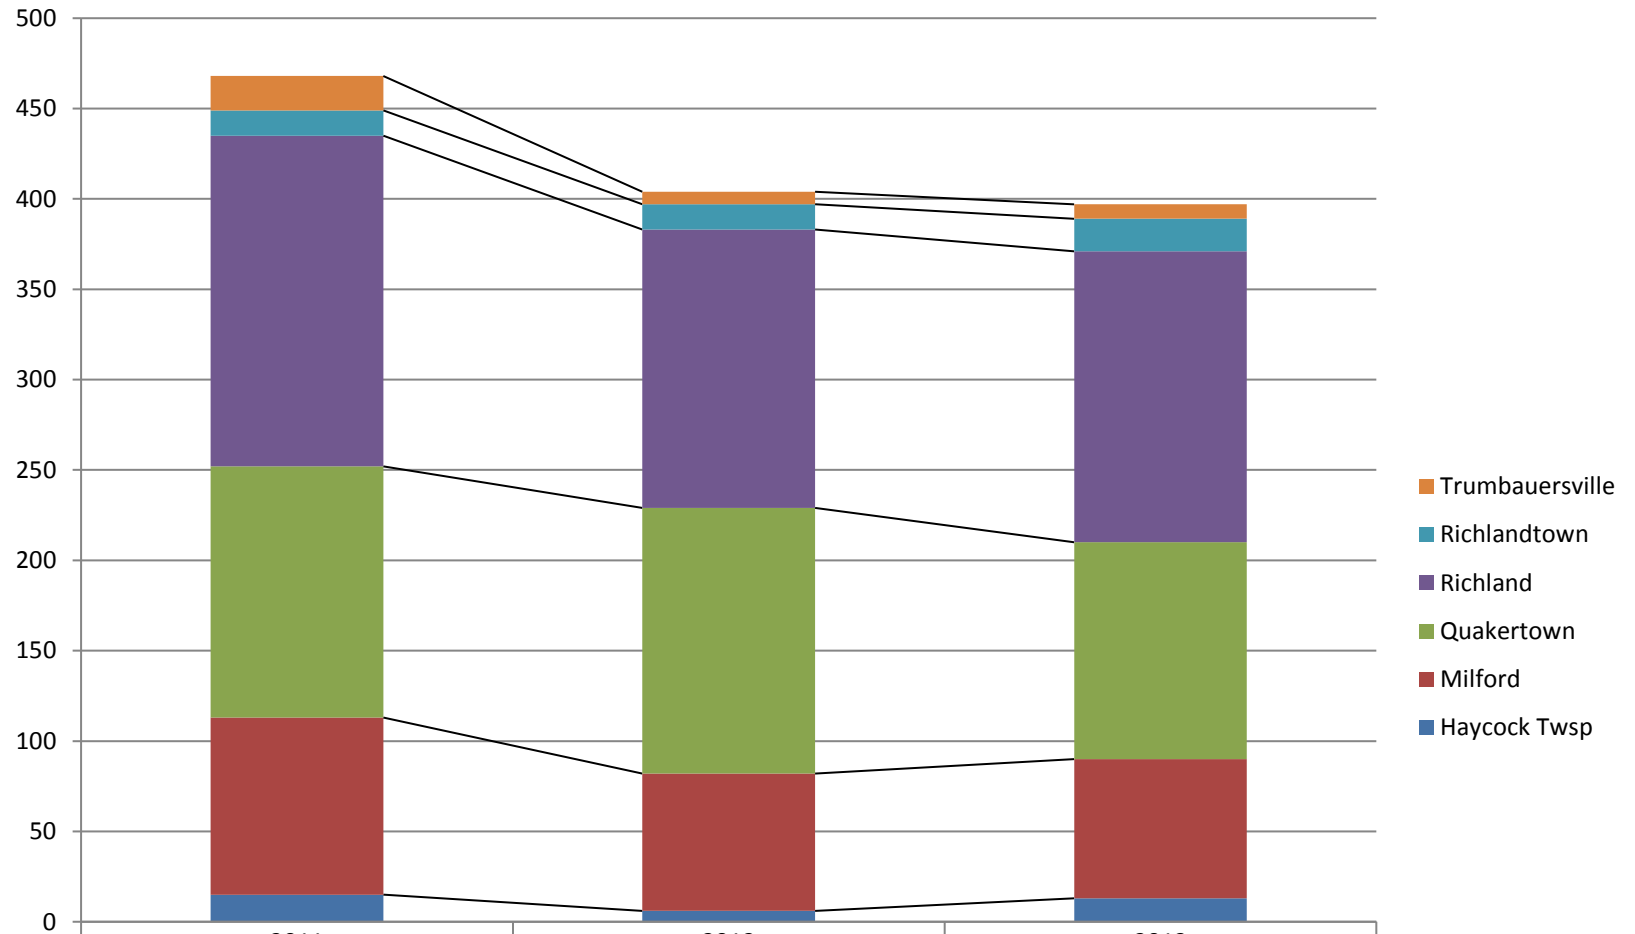

Live Births in QCSD by Municipality

	2011	2012	2013
Trumbauersville	19	7	8
Richlandtown	14	14	18
Richland	183	154	161
Quakertown	139	147	120
Milford	98	76	77
Haycock Twsp	15	6	13